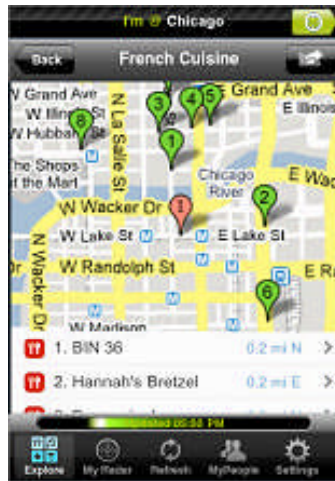

# What Makes Earthcomber Unique?

**Integrated Mapping and Directions**  
View handy maps of search results, and get directions to the door.

## Personal Radar™

Our patented technology scans constantly for your favorite people, places and things. Search results update automatically as your location changes.

**The Best Content**  
We have the most comprehensive content of any mobile application – restaurants, movie listings, events, local information, historic sites, travel essentials, and more coming every day. Everything you want to find when you're out and about.

## Personalized

Create lists to match any mood or mode – *Weekend Fun, Out with Kids, Road Trip*. Each list can search for exactly the things you need in that mode.

## Integrated People Locator

Share your location and status with friends and family. Get directions directly to their location.

**Winner!**