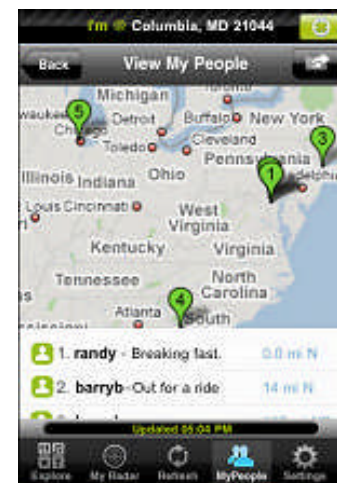

# What Makes Earthcomber Unique?

**Integrated Mapping and Directions**  
View handy maps of search results, and get directions to the door.

## Personal Radar™

Our patented technology scans constantly for your favorite people, places and things. Search results update automatically as your location changes.

**The Best Content**  
We have the most comprehensive content of any mobile application – restaurants, movie listings, events, local information, historic sites, travel essentials, and more coming every day. Everything you want to find when you're out and about.

## Personalized

Create lists to match any mood or mode – *Weekend Fun, Out with Kids, Road Trip*. Each list can search for exactly the things you need in that mode.

## Integrated People Locator

Share your location and status with friends and family. Get directions directly to their location.

**Winner!**