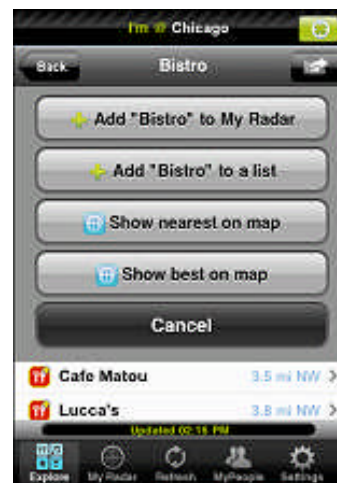

# What Makes Earthcomber Unique?

**Integrated Mapping and Directions**  
View handy maps of search results, and get directions to the door.

## Personal Radar™

Our patented technology scans constantly for your favorite people, places and things. Search results update automatically as your location changes.

**The Best Content**  
We have the most comprehensive content of any mobile application – restaurants, movie listings, events, local information, historic sites, travel essentials, and more coming every day. Everything you want to find when you're out and about.

## Personalized

Create lists to match any mood or mode – *Weekend Fun, Out with Kids, Road Trip*. Each list can search for exactly the things you need in that mode.

## Integrated People Locator

Share your location and status with friends and family. Get directions directly to their location.

**Winner!**