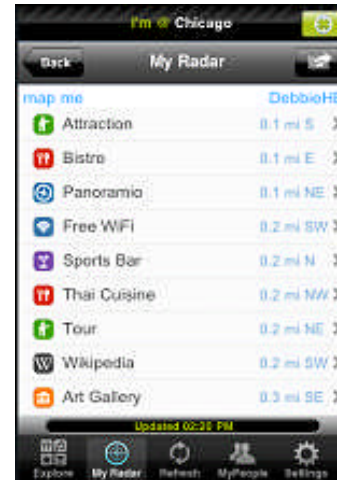

# What Makes Earthcomber Unique?

**Integrated Mapping and Directions**  
View handy maps of search results, and get directions to the door.

## Personal Radar™

Our patented technology scans constantly for your favorite people, places and things. Search results update automatically as your location changes.

**The Best Content**  
We have the most comprehensive content of any mobile application – restaurants, movie listings, events, local information, historic sites, travel essentials, and more coming every day. Everything you want to find when you're out and about.

## Personalized

Create lists to match any mood or mode – *Weekend Fun, Out with Kids, Road Trip*. Each list can search for exactly the things you need in that mode.

## Integrated People Locator

Share your location and status with friends and family. Get directions directly to their location.

**Winner!**